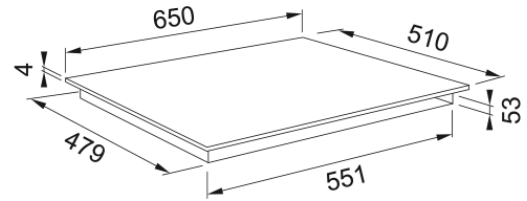

Mythos Induction 65 Hob, FMY 658 I FP BK | 108.0613.587

Technical Data

Product Information

Type	Electric
Technology	Induction vitroceramic
Color	Black
Finish	Glass
Power limitation	Yes

Dimensions

Commercial dimension	65
----------------------	----

Energy specifications

MAX booster nominal power (W)	1800.0
Total power (kW)	7.4
Voltage	220-240 V
Frequency (Hz)	50-60

Product specifications

Installation type hob	Standard&flush
Bridge zone	No
Flexi zone	No
Safety lock	Yes