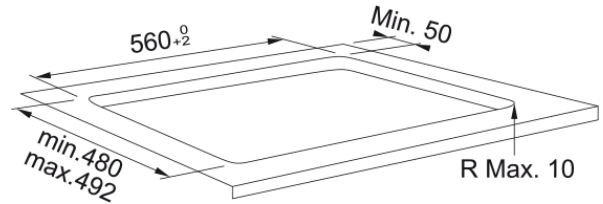

Mythos Induction 65 Hob, FMY 658 I FP BK | 108.0613.587

Technical Data

Product Information

Type	Electric
Technology	Induction vitroceramic
Color	Black
Finish	Glass
Power limitation	Yes

Dimensions

Commercial dimension	65
----------------------	----

Energy specifications

MAX booster nominal power (W)	1800.0
Total power (kW)	7.4
Voltage	220-240 V
Frequency (Hz)	50-60

Product specifications

Installation type hob	Standard&flush
Bridge zone	No
Flexi zone	No
Safety lock	Yes